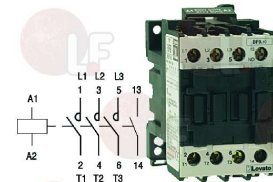

WHIRLPOOL 146994

WHIRLPOOL 260360

WHIRLPOOL 771985012115

3446561 CONTACTOR LOVATO BF0910A
coil 9A 230V 50/60Hz 4.2Kw
3 normally open contacts
1 normally open auxiliary contact
for Dishwasher (ADLER) DS400 - DS410 - DS600
for Dishwasher (WHIRLPOOL) F650
for Glasswasher/Cupwasher (WHIRLPOOL) F400 - F410