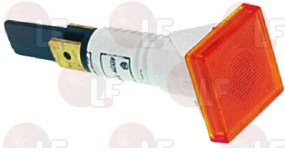

Suitable for:

WHIRLPOOL

3221006 ORANGE INDICATOR LAMP 220/380V
head 16x16 mm - hole $\varnothing$ 12 mm - 120°C
universal application