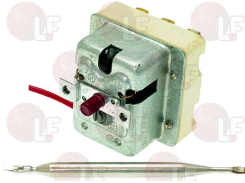

Suitable for:

3444331 THREE-PHASE THERMOSTAT +140°C

with manual reset
covered capillary 1000 mm
bulb $\varnothing$ 6x90 mm
10A 400V
for boiler

WHIRLPOOL 104862

Suitable for:

3444221 THREE-PHASE THERMOSTAT 140°C

with manual reset
covered capillary length 1000 mm - 10A 400V
bulb $\varnothing$ 6x175 mm
for Dishwasher (ZANUSSI) LS7
for Dishwasher hood type (ZANUSSI) LS1080 - LS860