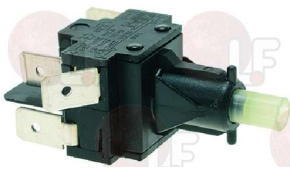

WHIRLPOOL 483286008918

3319295 BLACK BIPOLAR SWITCH 16A 250V
with green led lamp
temperature max 120°C
mounting hole 22x30 mm