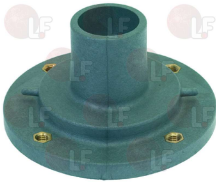

# WHIRLPOOL

Suitable for:

**3349591 DRAIN FITTING 1"1/4**

WHIRLPOOL 483286001394

**3349465 DRAIN FUNNEL**

WHIRLPOOL 310222

**3316109 OVERFLOW DRAIN ASSEMBLY**  
for DS600-DS1000-DS1200

WHIRLPOOL 812195