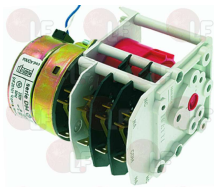

3322193 TIMER D94 4 CAMS

for regeneration
cycle 18 minutes
230V 50/60HZ
without shaft
for Dishwasher (ADLER) B301 - B40 - B41
for Glasswasher/Cupwasher (ADLER) DSF101 - DS101
DS103 - DS201 - DS203