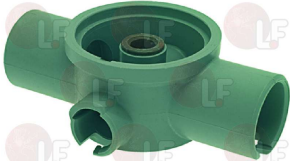

Suitable for:

3243878 NOZZLE BOSS
for Dishwasher (ZANUSSI) LS3 - LS5

WHIRLPOOL 149293

WHIRLPOOL 771985002144

Suitable for:

1186223 O-RING 02056 EPDM
for Dishwasher (ADLER) CF50 - DS400 - DS410
DS600
for Dishwasher (WHIRLPOOL) F360 - F650
for Dishwasher hood type (ADLER) CF1000 - CF1201A
DS1200
for Dishwasher hood type (WHIRLPOOL) F1000
F1201A
for Glasswasher/Cupwasher (ADLER) CF35 - CF40
for Glasswasher/Cupwasher (WHIRLPOOL) F30 - F35
F40 - F400 - F41 - F410