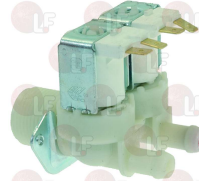

WHIRLPOOL 167356

WHIRLPOOL 252412

Suitable for:

**3120255 SOLENOID VALVE 220/240V  $\varnothing$  10 mm**

solenoid valve 180° - 220/240V 50/60Hz - max 90°C  
inlet 3/4" - two outlets  $\varnothing$  10 mm  
with red flowrate reducer at the outlet