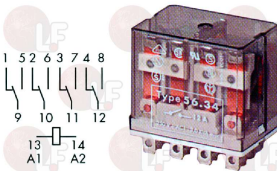

**3351900 RELAY B2-3 250V 16A**  
tripolar changeover switch

WHIRLPOOL 146380

**3351067 RELAY T92P7A22-240 30A DOOR MICRO**  
for mod. R20-020/N22-50/E1000/AGB

WHIRLPOOL 483286008961

**3351005 RELAY 56 34 250V 12A**  
230V 50/60Hz  
tetrapolar change over switch  
for LS8 - LS10 - LS12