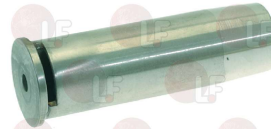

WHIRLPOOL 771985009918

WHIRLPOOL 815017

3448105 OVERFLOW PIPE $\varnothing$ 40x270 mm
in chrome plated brass
for CT92-CT140-CT142