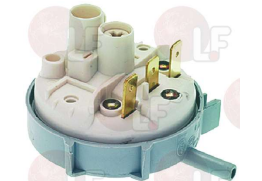

WHIRLPOOL 155107

3320150 PRESSURE SWITCH 110/80 60/20 mm
for Dishwasher (ZANUSSI) LS32 - LS33