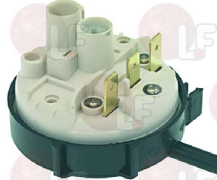

WHIRLPOOL 146601

3320020 PRESSURE SWITCH 110/60 mm 250V 16A
1 level
operating temperature 85°C
for DISHWASHER
for Glasswasher/Cupwasher (ELETTROBAR) R503 - 21F
21R - 31F - 31R