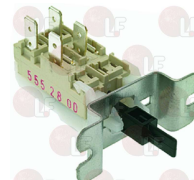

WHIRLPOOL 146340

WHIRLPOOL 148575

WHIRLPOOL 146348

WHIRLPOOL 771985001937

WHIRLPOOL 148445

3319218 SWITCH 16(4)A 250V
for Dishwasher (EUROFRANCE) N50Q - N50T - N58Q
N58T - N63Q - N63T - N70Q - N70T - N82Q
for Dishwasher (HOONVED) - Series C - Series CR
for Dishwasher (WHIRLPOOL) AGB648 - AGB649
AGB650 - AGB651 - AGB652 - AGB653 - AGB657
AGB658 - AGB659
for Glasswasher/Cupwasher (COMENDA) B11
for Glasswasher/Cupwasher (WHIRLPOOL) AGB641
AGB642 - AGB643 - AGB647 - AGB782 - AGB783