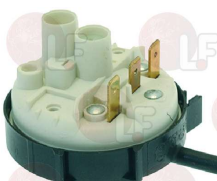

WHIRLPOOL 771985009998

WHIRLPOOL 820059