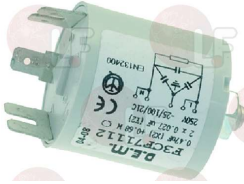

WHIRLPOOL 483286008914

3160489 RADIO FREQUENCY INTERFERENCE FILTER 250V

for Dishwasher (ADLER) CF50 - DS600
for Dishwasher (WHIRLPOOL) F360 - F650
for Dishwasher hood type (ADLER) CF1000 - CF1201
for Dishwasher hood type (WHIRLPOOL) F1000 - F1201
for Glasswasher/Cupwasher (WHIRLPOOL) F400 - F410

WHIRLPOOL 771985009987

WHIRLPOOL 820018

3160473 THREE-PHASE TRAP FILTER

for Dishwasher (SILANOS) N700
for Dishwasher (WHIRLPOOL) AGB650 - AGB651
AGB652 - AGB653