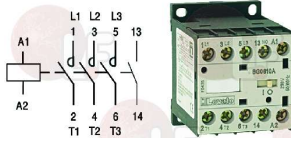

Suitable for:

WHIRLPOOL

3446552 CONTACTOR LOVATO BG0610A

coil 6A 230V 50/60Hz 2.2Kw
3 normally open contacts
1 normally open auxiliary contact
for Glasswasher/Cupwasher (ADLER) CF40 - COMPACT
for Glasswasher/Cupwasher (WHIRLPOOL) F30 - F41