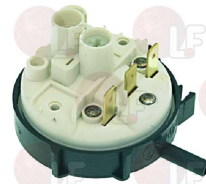

WHIRLPOOL 483286008334

WHIRLPOOL 771985009995

WHIRLPOOL 820053

3320205 PRESSURE SWITCH 40/20-90/35 mm 2 LEVELS
for Dishwasher (SILANOS) N45PS - N50PS
for Dishwasher (WHIRLPOOL) AGB658 - AGS654