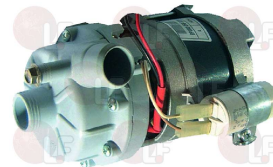

WHIRLPOOL 483286008168

3122808 ELECTR/PUMP AP SL25555DX 0.26HP 230V
inlet external $\varnothing$ 28 mm - outlet external $\varnothing$ 28 mm
0.26HP 230V 50Hz
for Dishwasher (SILANOS) 620
for Glasswasher/Cupwasher (SILANOS) F19 - F19A
F22 - F22A - F28A - N22 - 020 - 030 - 622A
for Glasswasher/Cupwasher (WHIRLPOOL) AGB645
AGB646 - AGB647 - AGB782 - AGB783 - AGB784
AGB785