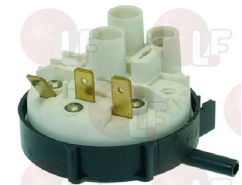

WHIRLPOOL 483286001186

3320026 PRESSURE SWITCH 160/80 mm 250V 16A
1 level
max operating temperature 85°C
for Dishwasher conveyor type (ZANUSSI) CT92
for Dishwasher hood type (ZANUSSI) LS75 - LS95