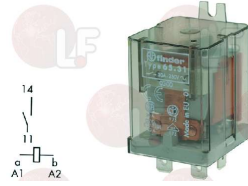

WHIRLPOOL 185647

3351010 3 CONTACTS 24V RELAY
for series RT