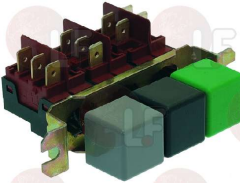

WHIRLPOOL 771985010001

WHIRLPOOL 820064

3319078 2 BUTTONS PANEL
for Dishwasher (WHIRLPOOL) F360
for Glasswasher/Cupwasher (ADLER) CF35 - CF40
DSF101 - DSF103 - DSF11 - DSF13 - DS101
DS103 - DS11 - DS13 - DS201 - DS203 - DS21
DS23
for Glasswasher/Cupwasher (WHIRLPOOL) D110 - D210
D310 - F35 - F40 - F400 - F410