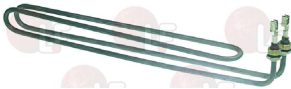

3755066 HEATING ELEMENT FOR TANK 2500W 230V

immersed length 355 mm
width 35 mm
FIXING connections: $\varnothing$ 10 mm
for Dishwasher (SILANOS) E45 - E50 - V45 - V50