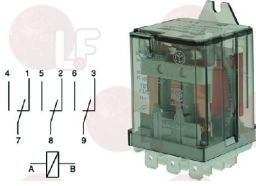

WHIRLPOOL 156446

WHIRLPOOL 186214

Suitable for:

**3351008 RELAY 62.83 16A 230V 50/60Hz**  
 3 switching contacts  
 for CIMBALI MAGNUM-SPECIAL-6/S-6/SNEW  
 for FAEMA MD3000  
 for SILANOS 030A-N50/90/700-E1000