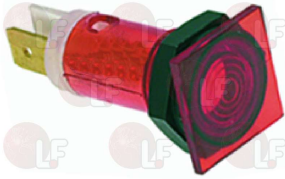

# WHIRLPOOL

**3221006 ORANGE INDICATOR LAMP 220/380V**  
head 16x16 mm - hole  $\varnothing$  12 mm - 120°C  
universal application

WHIRLPOOL 153149

WHIRLPOOL 153155

WHIRLPOOL 771985002627

**3221009 RED INDICATOR LAMP 220V**  
head 17x17 mm -  $\varnothing$  hole 13 mm - 120°C  
universal application