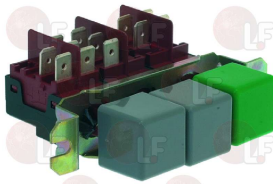

WHIRLPOOL 771985010000

WHIRLPOOL 820063

3319238 3 BUTTONS PANEL
for Dishwasher (ADLER) DL240
for Glasswasher/Cupwasher (ADLER) CF35 - CF40
for Glasswasher/Cupwasher (WHIRLPOOL) F40 - F400
F41