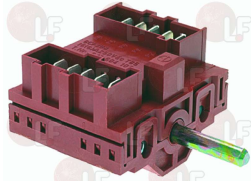

Suitable for:

WHIRLPOOL

Suitable for:

Rotary switches

3059055 CYCLE SELECTOR SWITCH
D spindle $\varnothing$ 6x4.6 mm
for Dishwasher (ZANUSSI) LS60 - LS61 - LS62 - LS63
LS64

WHIRLPOOL 148829

WHIRLPOOL 771985002021

3241205 KNOB $\varnothing$ 44 mm
D shaft hole 6x4.6 mm
for Dishwasher (ZANUSSI) LS60 - LS61 - LS62 - LS63
LS64