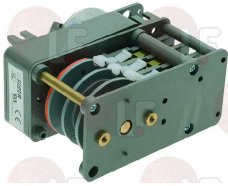

Suitable for:

3322112 PROGRAMMER P26 3 CAMS

cycle 120 seconds
230V 50/60HZ
without pin
for Dishwasher (SILANOS) E40 - E45 - E50 - F27A
V40 - 024
for Glasswasher/Cupwasher (EMMEPI) LBR640
for Glasswasher/Cupwasher (SILANOS) F19 - F19A
F22 - F22A - F28A - R20 - R20A - R23A - R29A
SVELTINA - 030
for Glasswasher/Cupwasher (WHIRLPOOL) AGB641
AGB642 - AGB643 - AGB644 - AGB645 - AGB646
AGB782 - AGB784 - AGB785

WHIRLPOOL 483286008337

WHIRLPOOL 907172

Suitable for:

3322321 PROGRAMMER 4904 DV 4 CAMS

230V - 50/60Hz - 2 motors
1st cycle 6 seconds
2nd cycle 150 seconds
for Dishwasher (SILANOS) N50
for Dishwasher (WHIRLPOOL) AGB657 - AGB658
AGB660