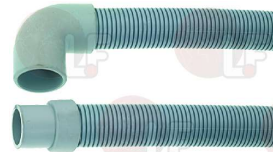

WHIRLPOOL 483286008165

3450120 DRAIN PIPE $\varnothing$ 38x1500 mm
straight sleeve internal $\varnothing$ 31 mm
curved sleeve internal $\varnothing$ 42 mm