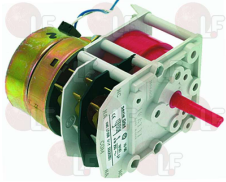

Suitable for:

3322035 CONTROLLER 9444 3 CAMS

cycle 180 seconds
rinse 18 seconds
220V 50/60HZ
clockwise rotation
D-shaped pin $\varnothing$ 6x4.6 mm
for Dishwasher (ADLER) B301 - B303 - B40 - B41
DS400 - DS410
for Glasswasher/Cupwasher (WHIRLPOOL) D310 - D311
F400 - F410

WHIRLPOOL 771985010013

WHIRLPOOL 820103