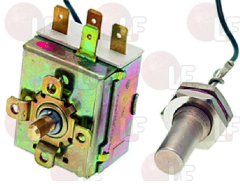

Suitable for:

3444602 SINGLE-PHASE THERMOSTAT 0-85°C
for tank
covered capillary 600 mm
button bulb $\varnothing$ 14x31 mm
16A 250V
D shaft $\varnothing$ 6x4.6 mm
for Glasswasher/Cupwasher (ELETTOBAR) S621 - S623
S624 - S626 - S631 - S633 - S634
for Glasswasher/Cupwasher (ZANUSSI) CRYSTAL11
CRYSTAL22 - LTB11 - LTB12 - LTB22

WHIRLPOOL 169423

Suitable for:

3444133 SINGLE-PHASE THERMOSTAT 0-90°C
covered capillary 2200 mm
bulb $\varnothing$ 6.5x95 mm
15A 250V
D shaft $\varnothing$ 6x4.6 mm
for Dishwasher (SILANOS) N50
for Dishwasher (WHIRLPOOL) AGB657 - AGB658
AGB659