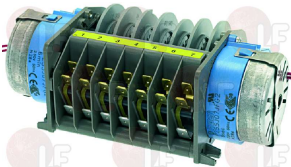

WHIRLPOOL 149054

WHIRLPOOL 771985002028

3322103 TIMER P26 3 CAMS
cycle 20 minutes
230V 50/60HZ
without shaft
for Dishwasher (ELFRAMO) MB520K - 530K - 930K
for Glasswasher/Cupwasher (ELFRAMO) SQ42 - SQ48
SQ55
for Glasswasher/Cupwasher (MACH) MB520K - MB530K
MB930K