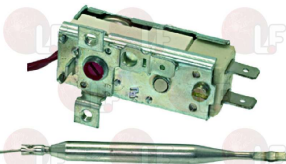

WHIRLPOOL 146816

3444188 SINGLE-PHASE SAFETY THERMOSTAT 124°C
covered capillary 1800 mm
bulb $\varnothing$ 5x68 mm
16A 250V
for Dishwasher (ADLER) CF50
for Dishwasher (WHIRLPOOL) F360 - F650
for Dishwasher hood type (ADLER) CF1000 - CF1201
DS1200
for Dishwasher hood type (WHIRLPOOL) F1000 - F1201
for Glasswasher/Cupwasher (ADLER) CF40 - DSF101
DSF103 - DS101 - DS103 - DS201 - DS203
for Glasswasher/Cupwasher (WHIRLPOOL) D110 - D111
D210 - D211 - D310 - D311 - F30 - F300 - F312
F40 - F400 - F41 - F410