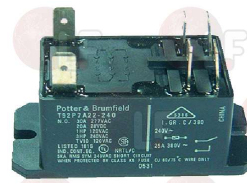

WHIRLPOOL 483286008961

3351005 RELAY 56 34 250V 12A
230V 50/60Hz
tetrapolar change over switch
for LS8 - LS10 - LS12