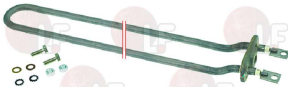

3355018 HEATING ELEMENT 1800W 220V

immersed length 360x50 mm
flange external dimensions 66x30 mm
for Dishwasher (ZANUSSI) LS32 - LS4 - LS50

WHIRLPOOL 160715

WHIRLPOOL 771985003881

3355024 HEATING ELEMENT 3000W 220/380V

for wash tank and boiler
immersed length 260 mm
flange external ø 63 mm
complete with o-ring ø 58 mm (3186013)