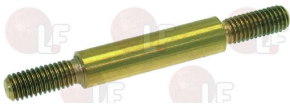

WHIRLPOOL 771985009770

WHIRLPOOL 810409

3160198 RING NUT FOR SUCTION BOSS 1"1/4
for IRINOX CHILLER LCS1
per LAVASTOVIGLIE KF