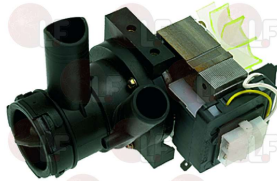

Suitable for:

3122260 DRAIN ELECTRO-PUMP 90W 240V 50Hz
inlet external $\varnothing$ 25 mm - outlet external $\varnothing$ 23 mm
for Dishwasher (ZANUSSI) CRYSTAL51 - CRYSTAL52
CRYSTAL54 - LS36 - LS510 - LS520

WHIRLPOOL 146647

WHIRLPOOL 147562

WHIRLPOOL 771985001682

Suitable for:

3122370 DRAIN PUMP 100W 220/230V
inlet external $\varnothing$ 30 mm - outlet external $\varnothing$ 21 mm
for Dishwasher (SILANOS) N50 - N700
for Dishwasher (WHIRLPOOL) AGB649 - AGB651
AGB652