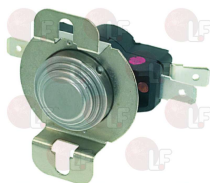

WHIRLPOOL 145495

WHIRLPOOL 147508

WHIRLPOOL 148487

WHIRLPOOL 771985001919