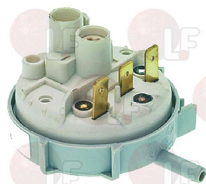

WHIRLPOOL 169434

3320023 PRESSURE SWITCH 60/20 mm 250V 16A
1 - level
max operating temperature 85°C
for Dishwasher (ZANUSSI) CRYSTAL51 - CRYSTAL52
LS32 - LS36 - LS360 - LS365 - LS4 - LS45
LS500 - LS510 - LS520 - LS54 - LS540
for Dishwasher hood type (ELFRAMO) C66
for Dishwasher hood type (ZANUSSI) LS8