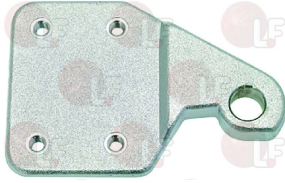

WHIRLPOOL 148161

**3053078 SAFETY PIN 95 mm**

WHIRLPOOL 148297

**3250048 SPRING FOR HOOD LIFTING**  
dimensions  $\varnothing$  39x495 mm  
for LS10-WT60-LS12-HT1000-HT1200-HYDRA 1000-  
HYDRA 1200-Z100-Z120