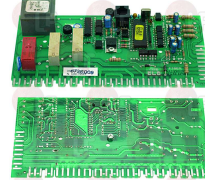

3390031 CIRCUIT BOARD

for Dishwasher (ZANUSSI) FL610 - FL620 - FL630
LS61 - LS62 - Z62

WHIRLPOOL 771985002025