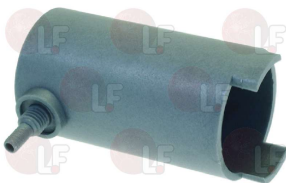

WHIRLPOOL 771985009812

WHIRLPOOL 810528

3060047 HEXAGONAL LOW NUT M10 UNI 5589
for Dishwasher (MACH) MS351 - MS353 - MS400B
MS400E - MS400T - MS451 - MS453 - MS500B
MS500E - MS500T - MS800B - MS800T
for Dishwasher hood type (MACH) MS900
for Glasswasher/Cupwasher (MACH) MB520 - MB530
MB535 - MB630 - MB930
for Pan/utensilwashing machines (MACH) MLP50