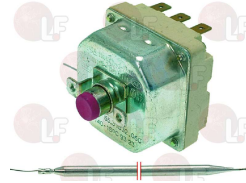

WHIRLPOOL 151644

3444016 THREE-PHASE THERMOSTAT 30-90°C

capillary 900 mm
bulb $\varnothing$ 6x215 mm
10A 400V
with temperature adjusting screw
for Dishwasher (ZANUSSI) LS360 - LS365 - LS4
LS510 - LS520 - LS521