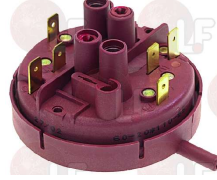

WHIRLPOOL 148752

WHIRLPOOL 771985001995

3320082 PRESSURE SWITCH 100/18 mm 250V 16A
1 level
operating temperature max 85°C
for Dishwasher (ADLER) DS400 - DS401 - DS600
for Dishwasher (WHIRLPOOL) F400 - F410 - F650