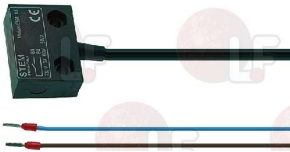

WHIRLPOOL 149966

WHIRLPOOL 771985002255

3240469 MAGNETIC MICROSWITCH E7101B
50VA 250V - NO contact - head 50x19 mm
for Dishwasher hood type (ZANUSSI) LS10 - LS12 WT60
for Pan/utensilwashing machines (ZANUSSI) since 1/01/99
till 1/01/99
PW1M - PW2M