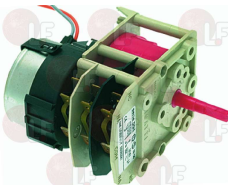

WHIRLPOOL 170310

WHIRLPOOL 771985010012