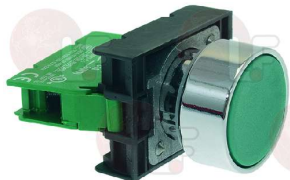

WHIRLPOOL 771985010047

WHIRLPOOL 820598

3319012 GREEN BIPOLAR SWITCH 16A 250V
with indicator light and switch cover
screen printing 0 - I
max temperature 120°C
mounting hole 22x30 mm
for Dishwasher (DIHR) GASTRO450 - GASTRO500
GASTRO750 - GASTRO900 - TURBOCF/LS
for Dishwasher (UNIVERBAR)
for Dishwasher hood type (DIHR) GASTRO115
GASTRO1200S
for Glasswasher/Cupwasher (DIHR) DERBYCF