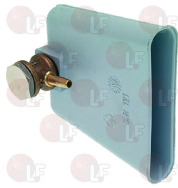

Suitable for:

Suitable for:

3060601 COMPLETE AIR CHAMBER

complete with fittings, o-ring and retaining bolt
for Dishwasher (COLGED) BETA250 - BETA253 - BETA50
BETA53 - ONIX50 - SILVER50
for Dishwasher (ELETTROBAR) E52
for Dishwasher (HOBART) GW600
for Glasswasher/Cupwasher (BONNET) VR1000R
VR1000RAD - VR1500C - VR1500CAD
for Glasswasher/Cupwasher (ELETTROBAR) S621 - S624
S626 - S634 - S636
for Glasswasher/Cupwasher (HOBART) GW601
for Glasswasher/Cupwasher (ZANUSSI) CRYSTAL11
CRYSTAL22 - LTB11 - LTB12 - LTB22

WHIRLPOOL 169515

WHIRLPOOL 771985004369

1186318 O-RING 03043 EPDM

for Dishwasher (FAGOR) FI-30 - FI-48 - FI-48B
FI-50 - FI-64 - FI-64B - FI-72
for Dishwasher (HOBART) GW600
for Dishwasher (JEMI) GS-8/2 - GS-8/2D - GS-9/2
GS-9/2D
for Dishwasher hood type (JEMI) GS-100 - GS-82
for Glasswasher/Cupwasher (BONNET) VR1000R
VR1500C
for Glasswasher/Cupwasher (COLGED) BETA35
for Glasswasher/Cupwasher (ELETTROBAR) S621 - S636
for Glasswasher/Cupwasher (FAGOR) - Series LVC
Series LVR
for Glasswasher/Cupwasher (HOBART) GW601
for Glasswasher/Cupwasher (JEMI) GS-3 - GS-3D
GS-4/2 - GS-4/2D