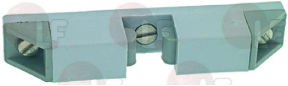

**3398072 DOOR CATCH**  
 for RT

WHIRLPOOL 483286008118

WHIRLPOOL 483286008119

WHIRLPOOL 195157

WHIRLPOOL 771985005580

**3398601 DOOR CATCH**  
 for DISHWASHER models S521-S623-S624-S626-S631-  
 S633-S634-S636S641-S643