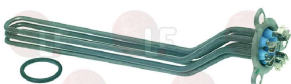

WHIRLPOOL 483286008813

1. **3186001 O-RING GASKET 06150 EPDM**