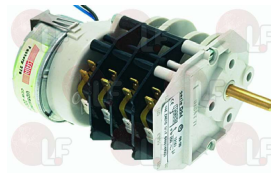

Suitable for:

3322601 TIMER D94 3 CAMS LEFT

cycle 3 minutes
220V 50HZ
D shaft ø 6x4.6 mm
for Dishwasher (ELETTROBAR) R509 - R511 - R704
R708 - S641 - S643 - S870
for Glasswasher/Cupwasher (BONNET) VR1000H
for Glasswasher/Cupwasher (ELETTROBAR) R499 - R501
R503 - R505 - R507

WHIRLPOOL 169512

Suitable for:

3322069 TIMER D94 4 CAMS

cycle 180 seconds
240V 50/60Hz
D-shaft ø 6x4,6 mm
for Dishwasher (ZANUSSI) LS4 - LS510 - LS520
LS521

WHIRLPOOL 147497

WHIRLPOOL 148881

3322193 TIMER D94 4 CAMS

for regeneration
cycle 18 minutes
230V 50/60HZ
without shaft
for Dishwasher (ADLER) B301 - B40 - B41
for Glasswasher/Cupwasher (ADLER) DSF101 - DS101
DS103 - DS201 - DS203

WHIRLPOOL 771985010011

WHIRLPOOL 820101

3322609 TIMER PWE5 3 CAMS

without shaft
previous model 600/636/5200
for Dishwasher (COLGED) STEEL 41
for Dishwasher (ELETTROBAR) S651 - S653 - S655
for Glasswasher/Cupwasher (ELETTROBAR) E35 - S621
S623 - S624 - S626 - S631 - S633 - S634 - S636
11F - 11FD - 11R - 11RD
for Glasswasher/Cupwasher (ZANUSSI) CRYSTAL11
CRYSTAL22 - LTB11 - LTB12 - LTB22

WHIRLPOOL 169669

WHIRLPOOL 169926

3322027 TIMER P25 3 CAMS

cycle 120 seconds
rinse 15 seconds
230V 50/60HZ
anticlockwise rotation
without shaft
for Dishwasher (SAB ITALIA) F8
for Glasswasher/Cupwasher (ZANUSSI) LTB11 - LTB12
LTB22

WHIRLPOOL 169419

WHIRLPOOL 169669

3322171 TIMER P25 5 CAMS

1st cycle 180 seconds
2nd cycle 6 seconds
230V 50/60HZ
for Dishwasher (ZANUSSI) LS7 - WT40

WHIRLPOOL 148303