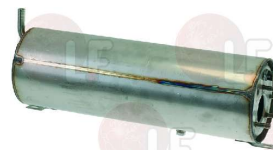

WHIRLPOOL 483286003818

WHIRLPOOL 483286008136

WHIRLPOOL 483286008869