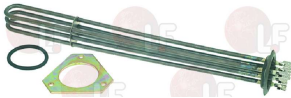

Suitable for:

3355022 HEATING ELEMENT 3000W 220V
for wash tank and boiler
immersed length 380x65 mm
connections $\varnothing$ 14 mm
for Dishwasher conveyor type (ZANUSSI) - Series LN
Series LSE

WHIRLPOOL 167608

Suitable for:

3355313 HEATING ELEMENT 3000W 230V
length 355 mm
width 75 mm
flange 50x27 mm
for Dishwasher hood type (ZANUSSI) HT900 - LS9

WHIRLPOOL 148491

WHIRLPOOL 771985010907

3355025 HEATING ELEMENT 4500W 220/380V
for wash tank and boiler
immersed length 395 mm
flange external $\varnothing$ 63 mm
complete with o-ring $\varnothing$ 58 mm (3186013)
for Dishwasher (ZANUSSI) LS360
for Dishwasher hood type (ZANUSSI) LS860

WHIRLPOOL 165557

3186013 O-RING GASKET 06187 EPDM $\varnothing$ 58 mm
for Dishwasher (COMENDA) FC53 - FC533 - FC54
FC543 - FC544
for Dishwasher (FAGOR) FI-12D - FI-12S - FI-300
FI-300B
for Dishwasher (HOONVED) STS53 - STS60
for Dishwasher hood type (ADLER) DS1200
for Dishwasher hood type (BONNET) INO60
for Dishwasher hood type (COLGED) L51
for Dishwasher hood type (LINEA BLANCA) LC-3500
LC-4000
for Glasswasher/Cupwasher (FAGOR) CI-20 - CI-20D
for Glasswasher/Cupwasher (HOONVED) STS43 - STS48

WHIRLPOOL 146213

WHIRLPOOL 167620

WHIRLPOOL 169456

WHIRLPOOL 483286009434

3355292 HEATING ELEMENT 4500W 220/380V
immersed length 320 mm
flange external $\varnothing$ 63 mm
with thermostat probe receptacle
complete with OR $\varnothing$ 58 (3186013)
for Dishwasher (UNIVERBAR) BRAMA - OMEGA - OMEGAD
for Dishwasher (ZANUSSI) LS4 - LS6
for Dishwasher hood type (ZANUSSI) LS8

WHIRLPOOL 147847