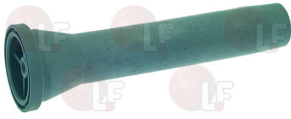

# WHIRLPOOL

Suitable for:

**3448192 OVERFLOW PIPE  $\varnothing$  27x173 mm**

WHIRLPOOL 771985009886

WHIRLPOOL 812025

**3448190 OVERFLOW FILTER COVER**

WHIRLPOOL 771985009884

WHIRLPOOL 812022