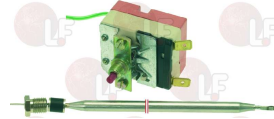

WHIRLPOOL

3444604 SET TEMPERATURE THERMOSTAT F/TANK 53°C
preset temperature
covered capillary 600 mm
button bulb $\varnothing$ 14x31 mm
16A 250V
for Dishwasher (ELETTOBAR) E50 - E51 - E52 - E55
510F
for Dishwasher (MODULAR) OPT50
for Glasswasher/Cupwasher (ELETTOBAR) E45 - E46
for Glasswasher/Cupwasher (MODULAR) OPT40