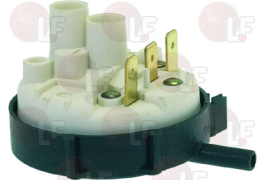

WHIRLPOOL 771985010026

WHIRLPOOL 820192

3320025 PRESSURE SWITCH 105/60 mm 250V 16A
1 level
max operating temperature 85°C
for Dishwasher hood type (ZANUSSI) LS1020 - LS720
LS860