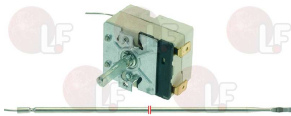

Suitable for:

3444361 SINGLE-PHASE THERMOSTAT 50-320°C
D-shaped pin $\varnothing$ 6x4.6 mm
capillary 950 mm - 16A 250V
bulb $\varnothing$ 3x160 mm
for Dishwasher conveyor type (JEMI) - Series MA
Series MC

Suitable for:

3444184 SINGLE-PHASE THERMOSTAT 60°C
covered capillary 1500 mm
bulb $\varnothing$ 6x130 mm
16A 250V
for Dishwasher (ADLER) CF50 - DL240
for Dishwasher (WHIRLPOOL) F360 - F650
for Dishwasher hood type (ADLER) CF1000 - CF1201
DS1200
for Dishwasher hood type (WHIRLPOOL) F1000 - F1201
for Glasswasher/Cupwasher (ADLER) CF35 - CF40
DSF101 - DSF103 - DS103
for Glasswasher/Cupwasher (WHIRLPOOL) D110 - D111
D210 - D211 - D310 - D311 - F30 - F300 - F312
F35 - F40 - F400 - F41 - F410

WHIRLPOOL 481927128391

WHIRLPOOL 771985010016

WHIRLPOOL 820110

3444161 THERMOSTAT SINGLE-PHASE 0-90°C
covered capillary 2150 mm
bulb $\varnothing$ 6.5x95 mm
15A 250V
D shaft $\varnothing$ 6x4.6 mm
for Dishwasher (WHIRLPOOL) F360 - F650
for Dishwasher hood type (ADLER) CF1000 - CF1201
for Dishwasher hood type (WHIRLPOOL) F1000 - F1201
for Glasswasher/Cupwasher (ADLER) CF35 - CF40
DSF101 - DSF103 - DSF11 - DSF13 - DS101
DS103 - DS11 - DS13 - DS201 - DS203 - DS21
DS23
for Glasswasher/Cupwasher (WHIRLPOOL) D110 - D111
D210 - D211 - D310 - D311 - F30 - F40 - F400
F41 - F410

WHIRLPOOL 820119

3444330 THREE-PHASE THERMOSTAT 0-90°C
for tank
covered capillary 1000 mm
bulb $\varnothing$ 6x220 mm
10A 400V
with adjusting screw
for Dishwasher (MARENO) MLS30 - MLS31
for Glasswasher/Cupwasher (ZANUSSI) LB1 - LB2

WHIRLPOOL 149191

3243139 O-RING 02025 EPDM
for Dishwasher (BONNET) INO3F
for Dishwasher (ZANUSSI) LS32 - LS360 - LS365
LS500 - LS540 - LS7
for Dishwasher conveyor type (ZANUSSI) CT92
for Dishwasher hood type (ZANUSSI) LS1080 - LS720
LS8 - LS860

WHIRLPOOL 146271

WHIRLPOOL 167898