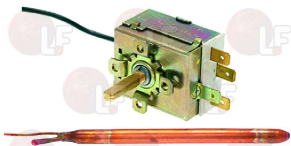

WHIRLPOOL 481927128391

WHIRLPOOL 771985010016

WHIRLPOOL 820110

3444161 THERMOSTAT SINGLE-PHASE 0-90°C
covered capillary 2150 mm
bulb $\varnothing$ 6.5x95 mm
15A 250V
D shaft $\varnothing$ 6x4.6 mm
for Dishwasher (WHIRLPOOL) F360 - F650
for Dishwasher hood type (ADLER) CF1000 - CF1201
for Dishwasher hood type (WHIRLPOOL) F1000 - F1201
for Glasswasher/Cupwasher (ADLER) CF35 - CF40
DSF101 - DSF103 - DSF11 - DSF13 - DS101
DS103 - DS11 - DS13 - DS201 - DS203 - DS21
DS23
for Glasswasher/Cupwasher (WHIRLPOOL) D110 - D111
D210 - D211 - D310 - D311 - F30 - F40 - F400
F41 - F410

WHIRLPOOL 820119

3444330 THREE-PHASE THERMOSTAT 0-90°C
for tank
covered capillary 1000 mm
bulb $\varnothing$ 6x220 mm
10A 400V
with adjusting screw
for Dishwasher (MARENO) MLS30 - MLS31
for Glasswasher/Cupwasher (ZANUSSI) LB1 - LB2