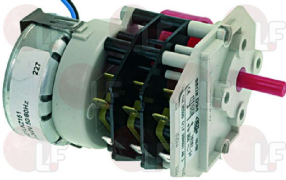

Suitable for:

3322601 TIMER D94 3 CAMS LEFT

cycle 3 minutes
220V 50HZ
D shaft ø 6x4.6 mm
for Dishwasher (ELETTROBAR) R509 - R511 - R704
R708 - S641 - S643 - S870
for Glasswasher/Cupwasher (BONNET) VR1000H
for Glasswasher/Cupwasher (ELETTROBAR) R499 - R501
R503 - R505 - R507

WHIRLPOOL 169512

Suitable for:

3322069 TIMER D94 4 CAMS

cycle 180 seconds
240V 50/60Hz
D-shaft ø 6x4,6 mm
for Dishwasher (ZANUSSI) LS4 - LS510 - LS520
LS521