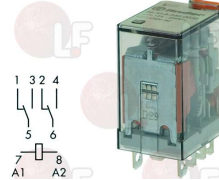

WHIRLPOOL 148438

WHIRLPOOL 771985010003

3351901 RELAY 60.62 10A 230V 50/60Hz
2 switching contacts