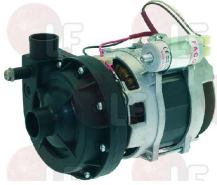

WHIRLPOOL 483286003254

3122393 ELECTRIC PUMP LGB ZF320VSX 0.75HP 230V
inlet external $\varnothing$ 45 mm - outlet external $\varnothing$ 40 mm
motor revolutions 2800
capacitor 12.5 μ F
for Dishwasher hood type (SILANOS) E1000 - N1000