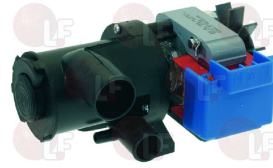

WHIRLPOOL 483286000127

3122015 ELECTR.PUMP AP 05803SX 0.75HP 230V 50Hz
inlet external $\varnothing$ 45 mm - outlet external $\varnothing$ 40 mm
motor revolutions 2850 - flowrate 270 L/min
0.75Hp 230V 4A - capacitor 16 μ F
for old model SOLE
for Dishwasher (ZANUSSI) LS360