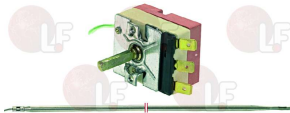

WHIRLPOOL 195032

WHIRLPOOL 771985005517

3444014 SINGLE-PHASE THERMOSTAT 30-90°C
capillary 1250 mm
bulb $\varnothing$ 6x110 mm
16A 250V
for Dishwasher (ZANUSSI) LS50 - LS500 - LS52
LS75 - LS96
for Dishwasher hood type (ZANUSSI) LS1080 - LS720
LS860