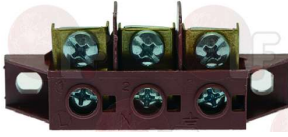

Suitable for:

3247050 3-POLES TERMINAL BLOCK FV110 40A 450V
for cable $\varnothing$ 6 mm max.
operating temperature 150°C

WHIRLPOOL 483286009191

Suitable for:

3247037 4-POLE TERMINAL BLOCK FV173 40A 600V
for cable max 6 mm²
operating temperature 150°C
nominal voltage 450 V