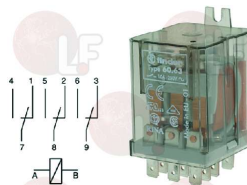

WHIRLPOOL 148438

WHIRLPOOL 771985010003

**3351901 RELAY 60.62 10A 230V 50/60Hz**  
2 switching contacts

WHIRLPOOL 158857

WHIRLPOOL 169882

WHIRLPOOL 183215

**3351605 RELAY 60.63 10A 230V 50/60Hz**  
3 switching contacts  
for CIMBALI JUNIOR