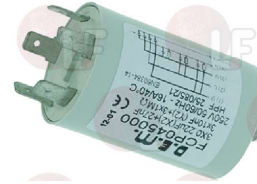

Suitable for:

WHIRLPOOL

Suitable for:

Interference suppression filters

3160099 INTERFERENCE SUPPRESSION FILTER 0,47µF

WHIRLPOOL 771985009987

WHIRLPOOL 820018

3160479 INTERFERENCE SUPPRESSION FILTER 0,47µF

for Dishwasher (SILANOS) N50 - N700
for Dishwasher (WHIRLPOOL) AGB648 - AGB649
AGB650 - AGB654 - AGB657 - AGB658 - AGB659
for Pan/utensilwashing machines (MACH) MLP50

WHIRLPOOL 483286008914

3160489 RADIO FREQUENCY INTERFERENCE FILTER 250V

for Dishwasher (ADLER) CF50 - DS600
for Dishwasher (WHIRLPOOL) F360 - F650
for Dishwasher hood type (ADLER) CF1000 - CF1201
for Dishwasher hood type (WHIRLPOOL) F1000 - F1201
for Glasswasher/Cupwasher (WHIRLPOOL) F400 - F410

WHIRLPOOL 771985009987

WHIRLPOOL 820018

3160473 THREE-PHASE TRAP FILTER

for Dishwasher (SILANOS) N700
for Dishwasher (WHIRLPOOL) AGB650 - AGB651
AGB652 - AGB653

WHIRLPOOL 483286008841

3160394 TRAP FILTER RFI 230V

WHIRLPOOL 146226

WHIRLPOOL 771985001155

Ironmongery (screws,nuts,washers)

3528291 CROSS HEAD FLUSH SCREW M4x8 UNI 7688

WHIRLPOOL 483286008317

1528621 NUT M8x1

WHIRLPOOL 860212