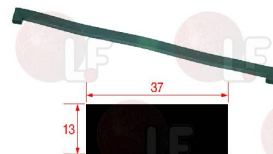

WHIRLPOOL 146394

WHIRLPOOL 771985001229