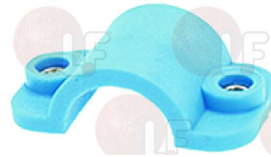

### 3501135 JET CLAMP

for Dishwasher (SILANOS) 200 - 300 - 400 - 600  
700  
for Dishwasher hood type (EMMEPI) LS130 - LS90  
for Dishwasher hood type (SILANOS) 1300  
for Glasswasher/Cupwasher (EMMEPI) LBR640  
for Glasswasher/Cupwasher (SILANOS) AMBRA - R20  
for Glasswasher/Cupwasher (WHIRLPOOL) AGB641  
AGB642 - AGB643