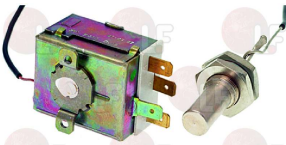

WHIRLPOOL 483286008151

3444197 SINGLE PHASE THERMOSTAT 0-90°C
15A 250V
covered capillary 1000 mm
bulb $\varnothing$ 6.5x98 mm
D-shaped pin $\varnothing$ 6x4.6 mm
for Dishwasher (SILANOS) E40 - E45 - E50 - V40
V45 - V50 - 600 - 700 - 800 - 900
for Dishwasher hood type (SILANOS) E1000 - 1000
1300
for Dishwasher hood type (WHIRLPOOL) AGB668