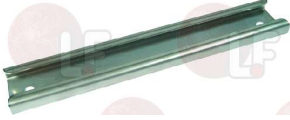

3189050 HOOD SLIDEWAY

for Dishwasher hood type (SILANOS) E1000 - N1000
N1300
for Dishwasher hood type (WHIRLPOOL) AGB664
AGB665 - AGB668 - AGB669

WHIRLPOOL 483286008852

3528084 HANDLE GUIDE FASTENING PLATE

for Dishwasher hood type (SILANOS) E1000 - N1000
N1300
for Dishwasher hood type (WHIRLPOOL) AGB664
AGB665 - AGB668 - AGB669

WHIRLPOOL 483286008851