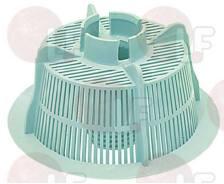

WHIRLPOOL 169529

3160606 NUT FOR WASH TANK FILTER

for Glasswasher/Cupwasher (BONNET) VR1000R
VR1000RAD - VR1500C - VR1500CAD
for Glasswasher/Cupwasher (ELETTROBAR) S621 - S623
S624 - S626 - S631 - S633 - S634 - S636 - 21F
21R
for Glasswasher/Cupwasher (KREFFT) GLX920