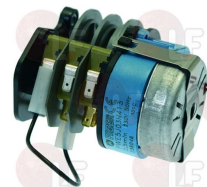

3322609 TIMER PWE5 3 CAMS

without shaft
previous model 600/636/5200
for Dishwasher (COLGED) STEEL 41
for Dishwasher (ELETTROBAR) S651 - S653 - S655
for Glasswasher/Cupwasher (ELETTROBAR) E35 - S621
S623 - S624 - S626 - S631 - S633 - S634 - S636
11F - 11FD - 11R - 11RD
for Glasswasher/Cupwasher (ZANUSSI) CRYSTAL11
CRYSTAL22 - LTB11 - LTB12 - LTB22