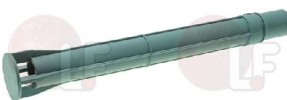

Drain plugs

3448158 OVERFLOW PIPE $\varnothing$ 24x187 mm
made of plastic
for LB1-LB2

WHIRLPOOL 149194

1186356 O-RING 03075 EPDM
for Dishwasher (AFI) A600 - A900
for Dishwasher (ANGELO PO) L40 - L40S - L60
for Dishwasher (EUROSYSTEM) PRO400
for Dishwasher (HILTA) S41 - S42
for Dishwasher (NOSEM) C5000 - C5010 - C5020
K602S - NC401
for Dishwasher hood type (AFI) A1000L
for Dishwasher hood type (ANGELO PO) L100 - L80
for Dishwasher hood type (EUROSYSTEM) PRO600
for Dishwasher hood type (HILTA) W13 - W14 - W15
for Dishwasher hood type (NOSEM) K601 - K602
for Glasswasher/Cupwasher (AFI) A35 - A35Z2 - A36
for Glasswasher/Cupwasher (EUROSYSTEM) PRO100
PRO200
for Glasswasher/Cupwasher (HILTA) RB10 - RB22

WHIRLPOOL 483286001354

3160602 OVERFLOW PIPE $\varnothing$ 25x215 mm - GREY

WHIRLPOOL 169526

WHIRLPOOL 169527

3448193 OVERFLOW PIPE $\varnothing$ 25x90 mm
for CF35-CF40-CF235-COMPACT-DL240-DS101-DS103-
DS201

WHIRLPOOL 771985009735

WHIRLPOOL 810275

3448103 OVERFLOW PIPE $\varnothing$ 26x277 mm
in plastic
for LS8-LS63-LS64

WHIRLPOOL 148842

1186833 O-RING 03100 EPDM
for Dishwasher (ZANUSSI) FL610 - FL620 - LS3
LS61 - LS63 - LS64 - LS7 - WT32 - WT40 - Z62
for Dishwasher hood type (ZANUSSI) LS8

WHIRLPOOL 146799

WHIRLPOOL 456046

WHIRLPOOL 771985001368

3448102 OVERFLOW PIPE $\varnothing$ 26x280 mm
in plastic
for LS62-LS7

WHIRLPOOL 148323

1186833 O-RING 03100 EPDM
for Dishwasher (ZANUSSI) FL610 - FL620 - LS3
LS61 - LS63 - LS64 - LS7 - WT32 - WT40 - Z62
for Dishwasher hood type (ZANUSSI) LS8

WHIRLPOOL 146799

WHIRLPOOL 456046

WHIRLPOOL 771985001368