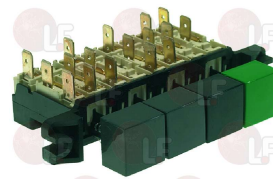

WHIRLPOOL 771985009999

WHIRLPOOL 820062

3319024 START PUSH-BUTTON PANEL
bipolar switch NO
for Dishwasher (ZANUSSI) LS500 - LS540
for Dishwasher hood type (ZANUSSI) LS1080