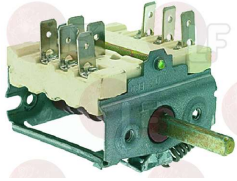

Suitable for:

3059057 SELECTOR SWITCH 0-1 POSITIONS
ON-OFF-START
16A 250V - max 150°C
D-shaped pin $\varnothing$ 6x4.6 mm
for Dishwasher (ZANUSSI) HYDRA700 - LS7

WHIRLPOOL 148271

WHIRLPOOL 771985001844

Suitable for:

3057048 SELECTOR SWITCH 3 POLES AND BUTTON
16A 250V
for Dishwasher conveyor type (ZANUSSI) RT100
RT140 - RT190 - RT270