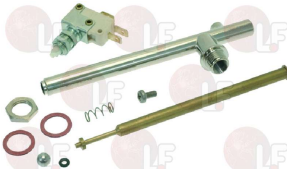

WHIRLPOOL 771985009841

WHIRLPOOL 811380