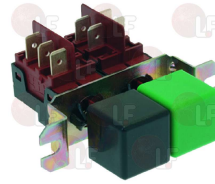

WHIRLPOOL 771985010002

WHIRLPOOL 820065

3319237 3 BUTTONS PANEL
for Dishwasher (ADLER) A500 - A720
for Dishwasher hood type (ADLER) A1080 - CF1000