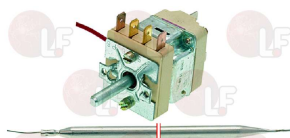

WHIRLPOOL 151142

WHIRLPOOL 481227118052

WHIRLPOOL 48326009193

WHIRLPOOL 771986009193

3444669 SINGLE-PHASE THERMOSTAT 30-90°C
D-shaped pin $\varnothing$ 6x4.6 mm
covered capillary length 2450 mm - 16A 250V
bulb $\varnothing$ 6x100 mm - with stuffing gland fitting M9x1